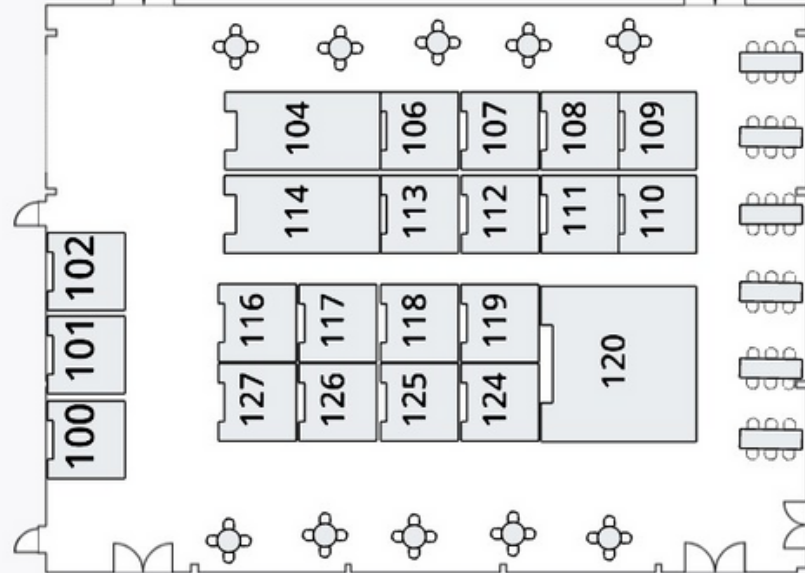

Saskatchewan Building

Dick Jones Pavillion

Culligan Building