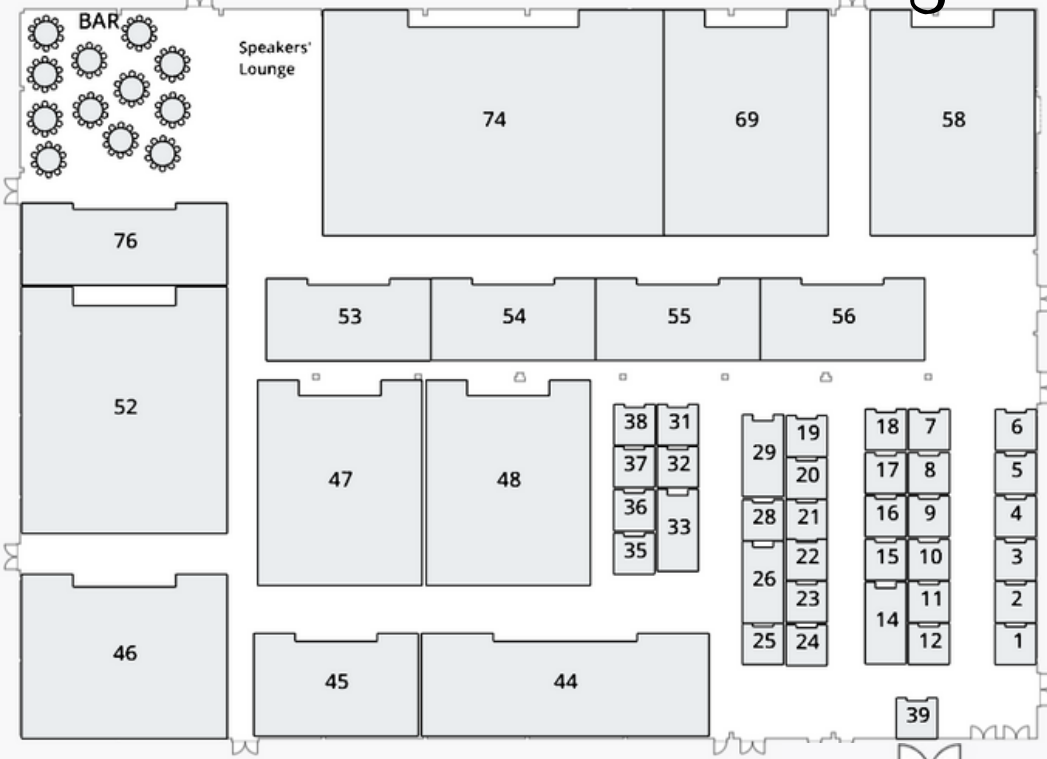

Saskatchewan Building

Dick Jones Pavillion

Culligan Building